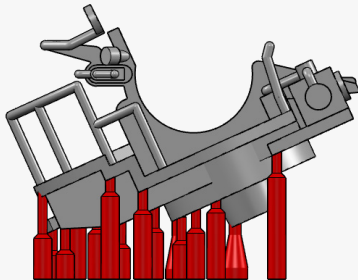

G

H

I

BLACK CAT MODELS PART LIST

- A - 2 PDR. POM POM MK.VIII GUN ON OCTUPLE MOUNT MK.V (x3)
- B - 4"/45 GUN MK.XVI ON MK.XIX TWIN MOUNT (x7)
- C - VICKERS 0.50" MG ON MARK I QUAD MOUNT (x4)
- D - 7" UP (UNROTATED PROJECTILE) MK.I (x5)
- E - 44" SEARCHLIGHT (x6)
- F - 24" SEARCHLIGHT (x4)
- G - 2PDR. READY USE LOCKER (x6)
- H - 4" GUN READY USE LOCKER (x30)
- I - VICKERS 0.50" MG AMMUNITION BOX (x10)

2 PDR. POM POM MK.VIII GUN ON OCTUPLE

VICKERS 0.50" MG ON MARK I QUAD MOUNT

7" UP (UNROTATED PROJECTILE) MK.I

44" SEARCHLIGHT

24" SEARCHLIGHT

READY USE LOCKER