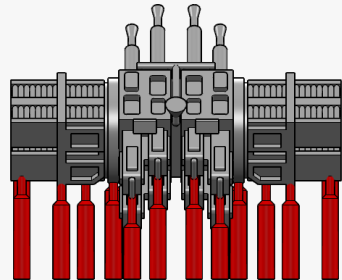

G

H

I

BLACK CAT MODELS PART LIST

- A - 2 PDR. POM POM MK.VIII GUN ON OCTUPLE MOUNT MK.V (x3)
- B - 4"/45 GUN MK.XVI ON MK.XIX TWIN MOUNT (x7)
- C - VICKERS 0.50" MG ON MARK I QUAD MOUNT (x4)
- D - 7" UP (UNROTATED PROJECTILE) MK.I (x5)
- E - 44" SEARCHLIGHT (x6)
- F - 24" SEARCHLIGHT (x4)
- G - 2PDR. READY USE LOCKER (x6)
- H - 4" GUN READY USE LOCKER (x30)
- I - VICKERS 0.50" MG AMMUNITION BOX (x10)

2 PDR. POM POM MK.VIII GUN ON OCTUPLE

VICKERS 0.50" MG ON MARK I QUAD MOUNT

7" UP (UNROTATED PROJECTILE) MK.I

44" SEARCHLIGHT

24" SEARCHLIGHT

READY USE LOCKER