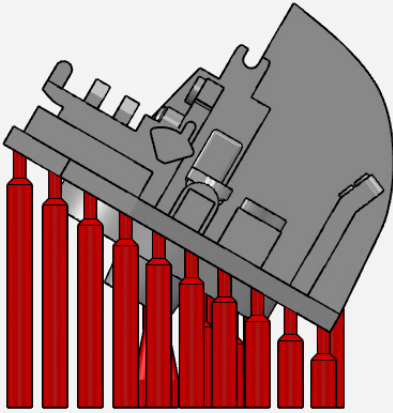

G

H

I

BLACK CAT MODELS PART LIST

- A - 2 PDR. POM POM MK.VIII GUN ON OCTUPLE MOUNT MK.V (x3)
- B - 4"/45 GUN MK.XVI ON MK.XIX TWIN MOUNT (x7)
- C - VICKERS 0.50" MG ON MARK I QUAD MOUNT (x4)
- D - 7" UP (UNROTATED PROJECTILE) MK.I (x5)
- E - 44" SEARCHLIGHT (x6)
- F - 24" SEARCHLIGHT (x4)
- G - 2PDR. READY USE LOCKER (x6)
- H - 4" GUN READY USE LOCKER (x30)
- I - VICKERS 0.50" MG AMMUNITION BOX (x10)

2 PDR. POM POM MK.VIII GUN ON OCTUPLE

VICKERS 0.50" MG ON MARK I QUAD MOUNT

7" UP (UNROTATED PROJECTILE) MK.I

44" SEARCHLIGHT

24" SEARCHLIGHT

READY USE LOCKER