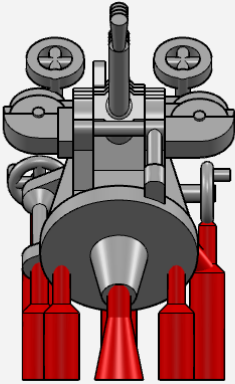

G

H

I

BLACK CAT MODELS PART LIST

- A - 2 PDR. POM POM MK.VIII GUN ON OCTUPLE MOUNT MK.V (x3)
- B - 4"/45 GUN MK.XVI ON MK.XIX TWIN MOUNT (x7)
- C - VICKERS 0.50" MG ON MARK I QUAD MOUNT (x4)
- D - 7" UP (UNROTATED PROJECTILE) MK.I (x5)
- E - 44" SEARCHLIGHT (x6)
- F - 24" SEARCHLIGHT (x4)
- G - 2PDR. READY USE LOCKER (x6)
- H - 4" GUN READY USE LOCKER (x30)
- I - VICKERS 0.50" MG AMMUNITION BOX (x10)

2 PDR. POM POM MK.VIII GUN ON OCTUPLE

VICKERS 0.50" MG ON MARK I QUAD MOUNT

7" UP (UNROTATED PROJECTILE) MK.I

44" SEARCHLIGHT

24" SEARCHLIGHT

READY USE LOCKER