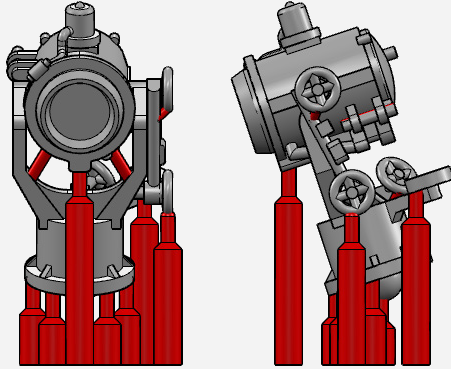

G

H

I

BLACK CAT MODELS PART LIST

- A - 2 PDR. POM POM MK.VIII GUN ON OCTUPLE MOUNT MK.V (x3)
- B - 4"/45 GUN MK.XVI ON MK.XIX TWIN MOUNT (x7)
- C - VICKERS 0.50" MG ON MARK I QUAD MOUNT (x4)
- D - 7" UP (UNROTATED PROJECTILE) MK.I (x5)
- E - 44" SEARCHLIGHT (x6)
- F - 24" SEARCHLIGHT (x4)
- G - 2PDR. READY USE LOCKER (x6)
- H - 4" GUN READY USE LOCKER (x30)
- I - VICKERS 0.50" MG AMMUNITION BOX (x10)

2 PDR. POM POM MK.VIII GUN ON OCTUPLE

VICKERS 0.50" MG ON MARK I QUAD MOUNT

7" UP (UNROTATED PROJECTILE) MK.I

44" SEARCHLIGHT

24" SEARCHLIGHT

READY USE LOCKER