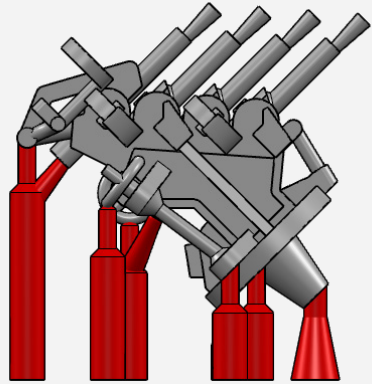

G

H

I

BLACK CAT MODELS PART LIST

- A - 2 PDR. POM POM MK.VIII GUN ON OCTUPLE MOUNT MK.V (x3)
- B - 4"/45 GUN MK.XVI ON MK.XIX TWIN MOUNT (x7)
- C - VICKERS 0.50" MG ON MARK I QUAD MOUNT (x4)
- D - 7" UP (UNROTATED PROJECTILE) MK.I (x5)
- E - 44" SEARCHLIGHT (x6)
- F - 24" SEARCHLIGHT (x4)
- G - 2PDR. READY USE LOCKER (x6)
- H - 4" GUN READY USE LOCKER (x30)
- I - VICKERS 0.50" MG AMMUNITION BOX (x10)

2 PDR. POM POM MK.VIII GUN ON OCTUPLE

VICKERS 0.50" MG ON MARK I QUAD MOUNT

7" UP (UNROTATED PROJECTILE) MK.I

44" SEARCHLIGHT

24" SEARCHLIGHT

READY USE LOCKER