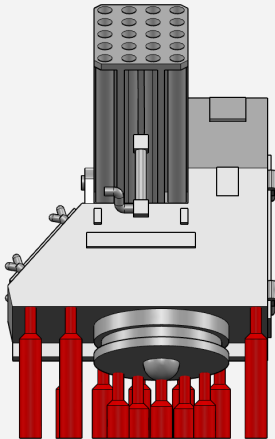

G

H

I

BLACK CAT MODELS PART LIST

- A - 2 PDR. POM POM MK.VIII GUN ON OCTUPLE MOUNT MK.V (x3)
- B - 4"/45 GUN MK.XVI ON MK.XIX TWIN MOUNT (x7)
- C - VICKERS 0.50" MG ON MARK I QUAD MOUNT (x4)
- D - 7" UP (UNROTATED PROJECTILE) MK.I (x5)
- E - 44" SEARCHLIGHT (x6)
- F - 24" SEARCHLIGHT (x4)
- G - 2PDR. READY USE LOCKER (x6)
- H - 4" GUN READY USE LOCKER (x30)
- I - VICKERS 0.50" MG AMMUNITION BOX (x10)

2 PDR. POM POM MK.VIII GUN ON OCTUPLE

VICKERS 0.50" MG ON MARK I QUAD MOUNT

7" UP (UNROTATED PROJECTILE) MK.I

44" SEARCHLIGHT

24" SEARCHLIGHT

READY USE LOCKER