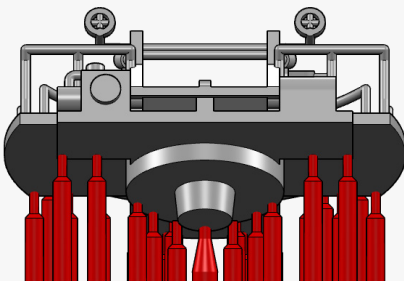

G

H

I

BLACK CAT MODELS PART LIST

- A - 2 PDR. POM POM MK.VIII GUN ON OCTUPLE MOUNT MK.V (x3)
- B - 4"/45 GUN MK.XVI ON MK.XIX TWIN MOUNT (x7)
- C - VICKERS 0.50" MG ON MARK I QUAD MOUNT (x4)
- D - 7" UP (UNROTATED PROJECTILE) MK.I (x5)
- E - 44" SEARCHLIGHT (x6)
- F - 24" SEARCHLIGHT (x4)
- G - 2PDR. READY USE LOCKER (x6)
- H - 4" GUN READY USE LOCKER (x30)
- I - VICKERS 0.50" MG AMMUNITION BOX (x10)

2 PDR. POM POM MK.VIII GUN ON OCTUPLE

VICKERS 0.50" MG ON MARK I QUAD MOUNT

7" UP (UNROTATED PROJECTILE) MK.I

44" SEARCHLIGHT

24" SEARCHLIGHT

READY USE LOCKER