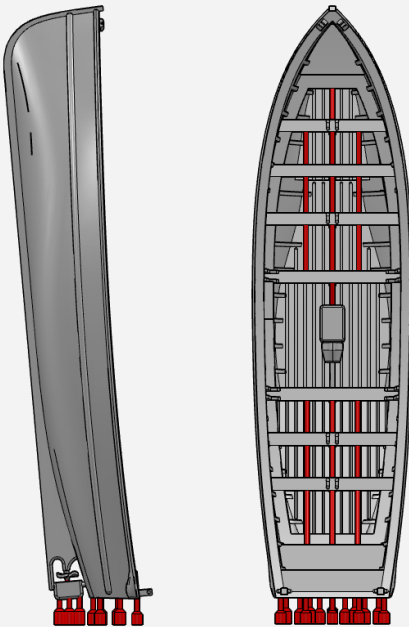

G

H

I

J

K

L

BLACK CAT MODELS PART LIST

A - 16FT DINGHY (x1)

B - 16FT FAST MOTOR BOAT (x1)

C - 25FT FAST MOTOR BOAT (x3)

D - 27FT WHALER (x2)

E - 30FT GIG (x1)

F - 32 FT LIFE CUTTER (x2)

G - 35 FT FAST MOTOR BOAT (x3)

H - 42FT LAUNCH (x1)

I - 45FT MOTOR LAUNCH (x1)

J - CARLEY FLOAT N°20 (x6)

K - CARLEY FLOAT N°20 (STACK 4x2)

L - CARLEY FLOAT N°16 (x1)

16FT DINGHY (X1)

16FT FAST MOTOR BOAT (X1)

25FT FAST MOTOR BOAT (X3)

27FT WHALER (X2)

30FT GIG (X1)

32 FT LIFE CUTTER (X2)

35 FT FAST MOTOR BOAT (X3)

42FT LAUNCH (X1)

45FT MOTOR LAUNCH (X1)

CARLEY FLOAT N°20 (X6)