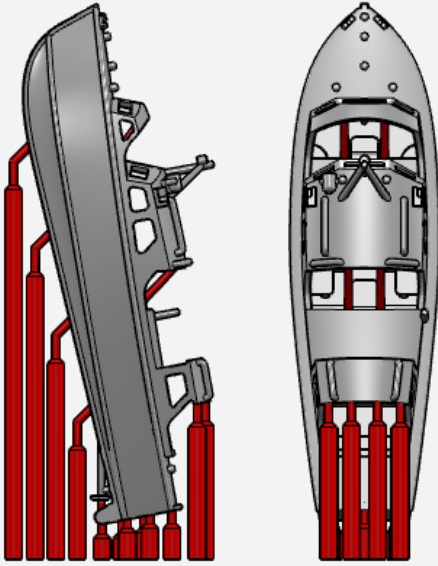

G

H

I

J

K

L

BLACK CAT MODELS PART LIST

A - 16FT DINGHY (x1)

B - 16FT FAST MOTOR BOAT (x1)

C - 25FT FAST MOTOR BOAT (x3)

D - 27FT WHALER (x2)

E - 30FT GIG (x1)

F - 32 FT LIFE CUTTER (x2)

G - 35 FT FAST MOTOR BOAT (x3)

H - 42FT LAUNCH (x1)

I - 45FT MOTOR LAUNCH (x1)

J - CARLEY FLOAT N°20 (x6)

K - CARLEY FLOAT N°20 (STACK 4x2)

L - CARLEY FLOAT N°16 (x1)

16FT DINGHY (X1)

16FT FAST MOTOR BOAT (X1)

25FT FAST MOTOR BOAT (X3)

27FT WHALER (X2)

30FT GIG (X1)

32 FT LIFE CUTTER (X2)

35 FT FAST MOTOR BOAT (X3)

42FT LAUNCH (X1)

45FT MOTOR LAUNCH (X1)

CARLEY FLOAT N°20 (X6)