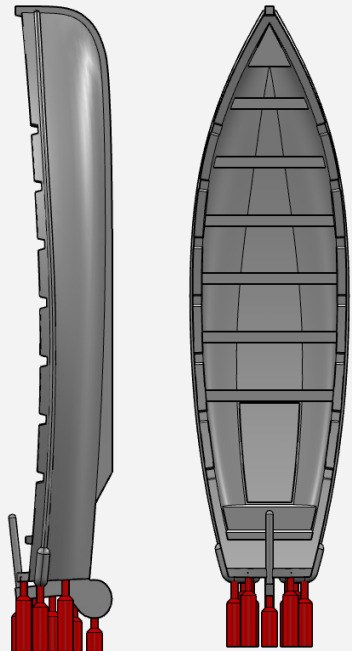

G

H

I

J

K

L

BLACK CAT MODELS PART LIST

A - 16FT DINGHY (x1)

B - 16FT FAST MOTOR BOAT (x1)

C - 25FT FAST MOTOR BOAT (x3)

D - 27FT WHALER (x2)

E - 30FT GIG (x1)

F - 32 FT LIFE CUTTER (x2)

G - 35 FT FAST MOTOR BOAT (x3)

H - 42FT LAUNCH (x1)

I - 45FT MOTOR LAUNCH (x1)

J - CARLEY FLOAT N°20 (x6)

K - CARLEY FLOAT N°20 (STACK 4x2)

L - CARLEY FLOAT N°16 (x1)

16FT DINGHY (X1)

16FT FAST MOTOR BOAT (X1)

25FT FAST MOTOR BOAT (X3)

27FT WHALER (X2)

30FT GIG (X1)

32 FT LIFE CUTTER (X2)

35 FT FAST MOTOR BOAT (X3)

42FT LAUNCH (X1)

45FT MOTOR LAUNCH (X1)

CARLEY FLOAT N°20 (X6)