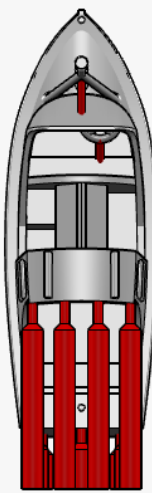

G

H

I

J

K

L

BLACK CAT MODELS PART LIST

A - 16FT DINGHY (x1)

B - 16FT FAST MOTOR BOAT (x1)

C - 25FT FAST MOTOR BOAT (x3)

D - 27FT WHALER (x2)

E - 30FT GIG (x1)

F - 32 FT LIFE CUTTER (x2)

G - 35 FT FAST MOTOR BOAT (x3)

H - 42FT LAUNCH (x1)

I - 45FT MOTOR LAUNCH (x1)

J - CARLEY FLOAT N°20 (x6)

K - CARLEY FLOAT N°20 (STACK 4x2)

L - CARLEY FLOAT N°16 (x1)

16FT DINGHY (X1)

16FT FAST MOTOR BOAT (X1)

25FT FAST MOTOR BOAT (X3)

27FT WHALER (X2)

30FT GIG (X1)

32 FT LIFE CUTTER (X2)

35 FT FAST MOTOR BOAT (X3)

42FT LAUNCH (X1)

45FT MOTOR LAUNCH (X1)

CARLEY FLOAT N°20 (X6)