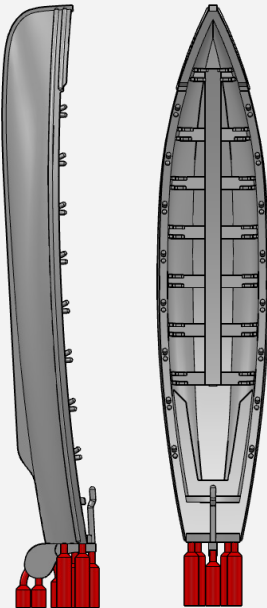

G

H

I

J

K

L

BLACK CAT MODELS PART LIST

A - 16FT DINGHY (x1)

B - 16FT FAST MOTOR BOAT (x1)

C - 25FT FAST MOTOR BOAT (x3)

D - 27FT WHALER (x2)

E - 30FT GIG (x1)

F - 32 FT LIFE CUTTER (x2)

G - 35 FT FAST MOTOR BOAT (x3)

H - 42FT LAUNCH (x1)

I - 45FT MOTOR LAUNCH (x1)

J - CARLEY FLOAT N°20 (x6)

K - CARLEY FLOAT N°20 (STACK 4x2)

L - CARLEY FLOAT N°16 (x1)

16FT DINGHY (X1)

16FT FAST MOTOR BOAT (X1)

25FT FAST MOTOR BOAT (X3)

27FT WHALER (X2)

30FT GIG (X1)

32 FT LIFE CUTTER (X2)

35 FT FAST MOTOR BOAT (X3)

42FT LAUNCH (X1)

45FT MOTOR LAUNCH (X1)

CARLEY FLOAT N°20 (X6)