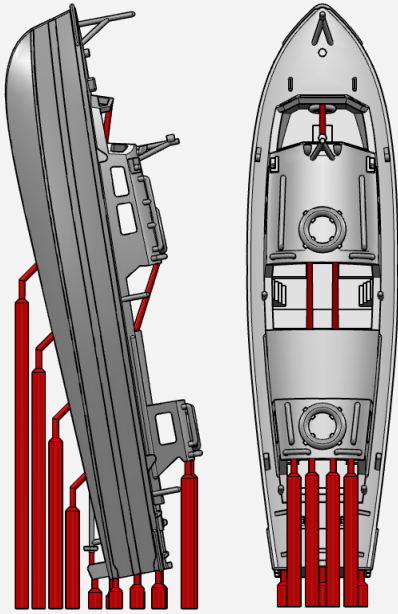

G

H

I

J

K

L

BLACK CAT MODELS PART LIST

A - 16FT DINGHY (x1)

B - 16FT FAST MOTOR BOAT (x1)

C - 25FT FAST MOTOR BOAT (x3)

D - 27FT WHALER (x2)

E - 30FT GIG (x1)

F - 32 FT LIFE CUTTER (x2)

G - 35 FT FAST MOTOR BOAT (x3)

H - 42FT LAUNCH (x1)

I - 45FT MOTOR LAUNCH (x1)

J - CARLEY FLOAT N°20 (x6)

K - CARLEY FLOAT N°20 (STACK 4x2)

L - CARLEY FLOAT N°16 (x1)

16FT DINGHY (X1)

16FT FAST MOTOR BOAT (X1)

25FT FAST MOTOR BOAT (X3)

27FT WHALER (X2)

30FT GIG (X1)

32 FT LIFE CUTTER (X2)

35 FT FAST MOTOR BOAT (X3)

42FT LAUNCH (X1)

45FT MOTOR LAUNCH (X1)

CARLEY FLOAT N°20 (X6)