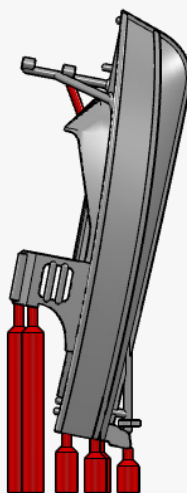

G

H

I

J

K

L

BLACK CAT MODELS PART LIST

A - 16FT DINGHY (x1)

B - 16FT FAST MOTOR BOAT (x1)

C - 25FT FAST MOTOR BOAT (x3)

D - 27FT WHALER (x2)

E - 30FT GIG (x1)

F - 32 FT LIFE CUTTER (x2)

G - 35 FT FAST MOTOR BOAT (x3)

H - 42FT LAUNCH (x1)

I - 45FT MOTOR LAUNCH (x1)

J - CARLEY FLOAT N°20 (x6)

K - CARLEY FLOAT N°20 (STACK 4x2)

L - CARLEY FLOAT N°16 (x1)

16FT DINGHY (X1)

16FT FAST MOTOR BOAT (X1)

25FT FAST MOTOR BOAT (X3)

27FT WHALER (X2)

30FT GIG (X1)

32 FT LIFE CUTTER (X2)

35 FT FAST MOTOR BOAT (X3)

42FT LAUNCH (X1)

45FT MOTOR LAUNCH (X1)

CARLEY FLOAT N°20 (X6)