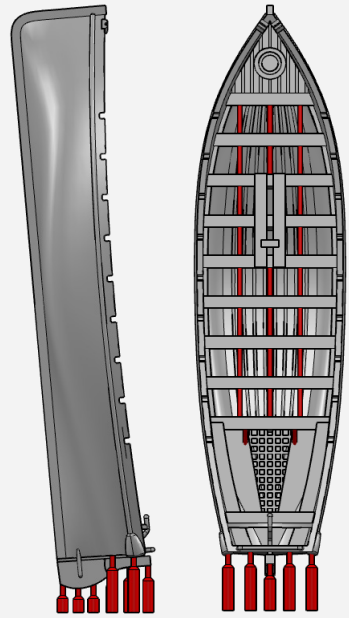

G

H

I

J

K

L

BLACK CAT MODELS PART LIST

A - 16FT DINGHY (x1)

B - 16FT FAST MOTOR BOAT (x1)

C - 25FT FAST MOTOR BOAT (x3)

D - 27FT WHALER (x2)

E - 30FT GIG (x1)

F - 32 FT LIFE CUTTER (x2)

G - 35 FT FAST MOTOR BOAT (x3)

H - 42FT LAUNCH (x1)

I - 45FT MOTOR LAUNCH (x1)

J - CARLEY FLOAT N°20 (x6)

K - CARLEY FLOAT N°20 (STACK 4x2)

L - CARLEY FLOAT N°16 (x1)

16FT DINGHY (X1)

16FT FAST MOTOR BOAT (X1)

25FT FAST MOTOR BOAT (X3)

27FT WHALER (X2)

30FT GIG (X1)

32 FT LIFE CUTTER (X2)

35 FT FAST MOTOR BOAT (X3)

42FT LAUNCH (X1)

45FT MOTOR LAUNCH (X1)

CARLEY FLOAT N°20 (X6)