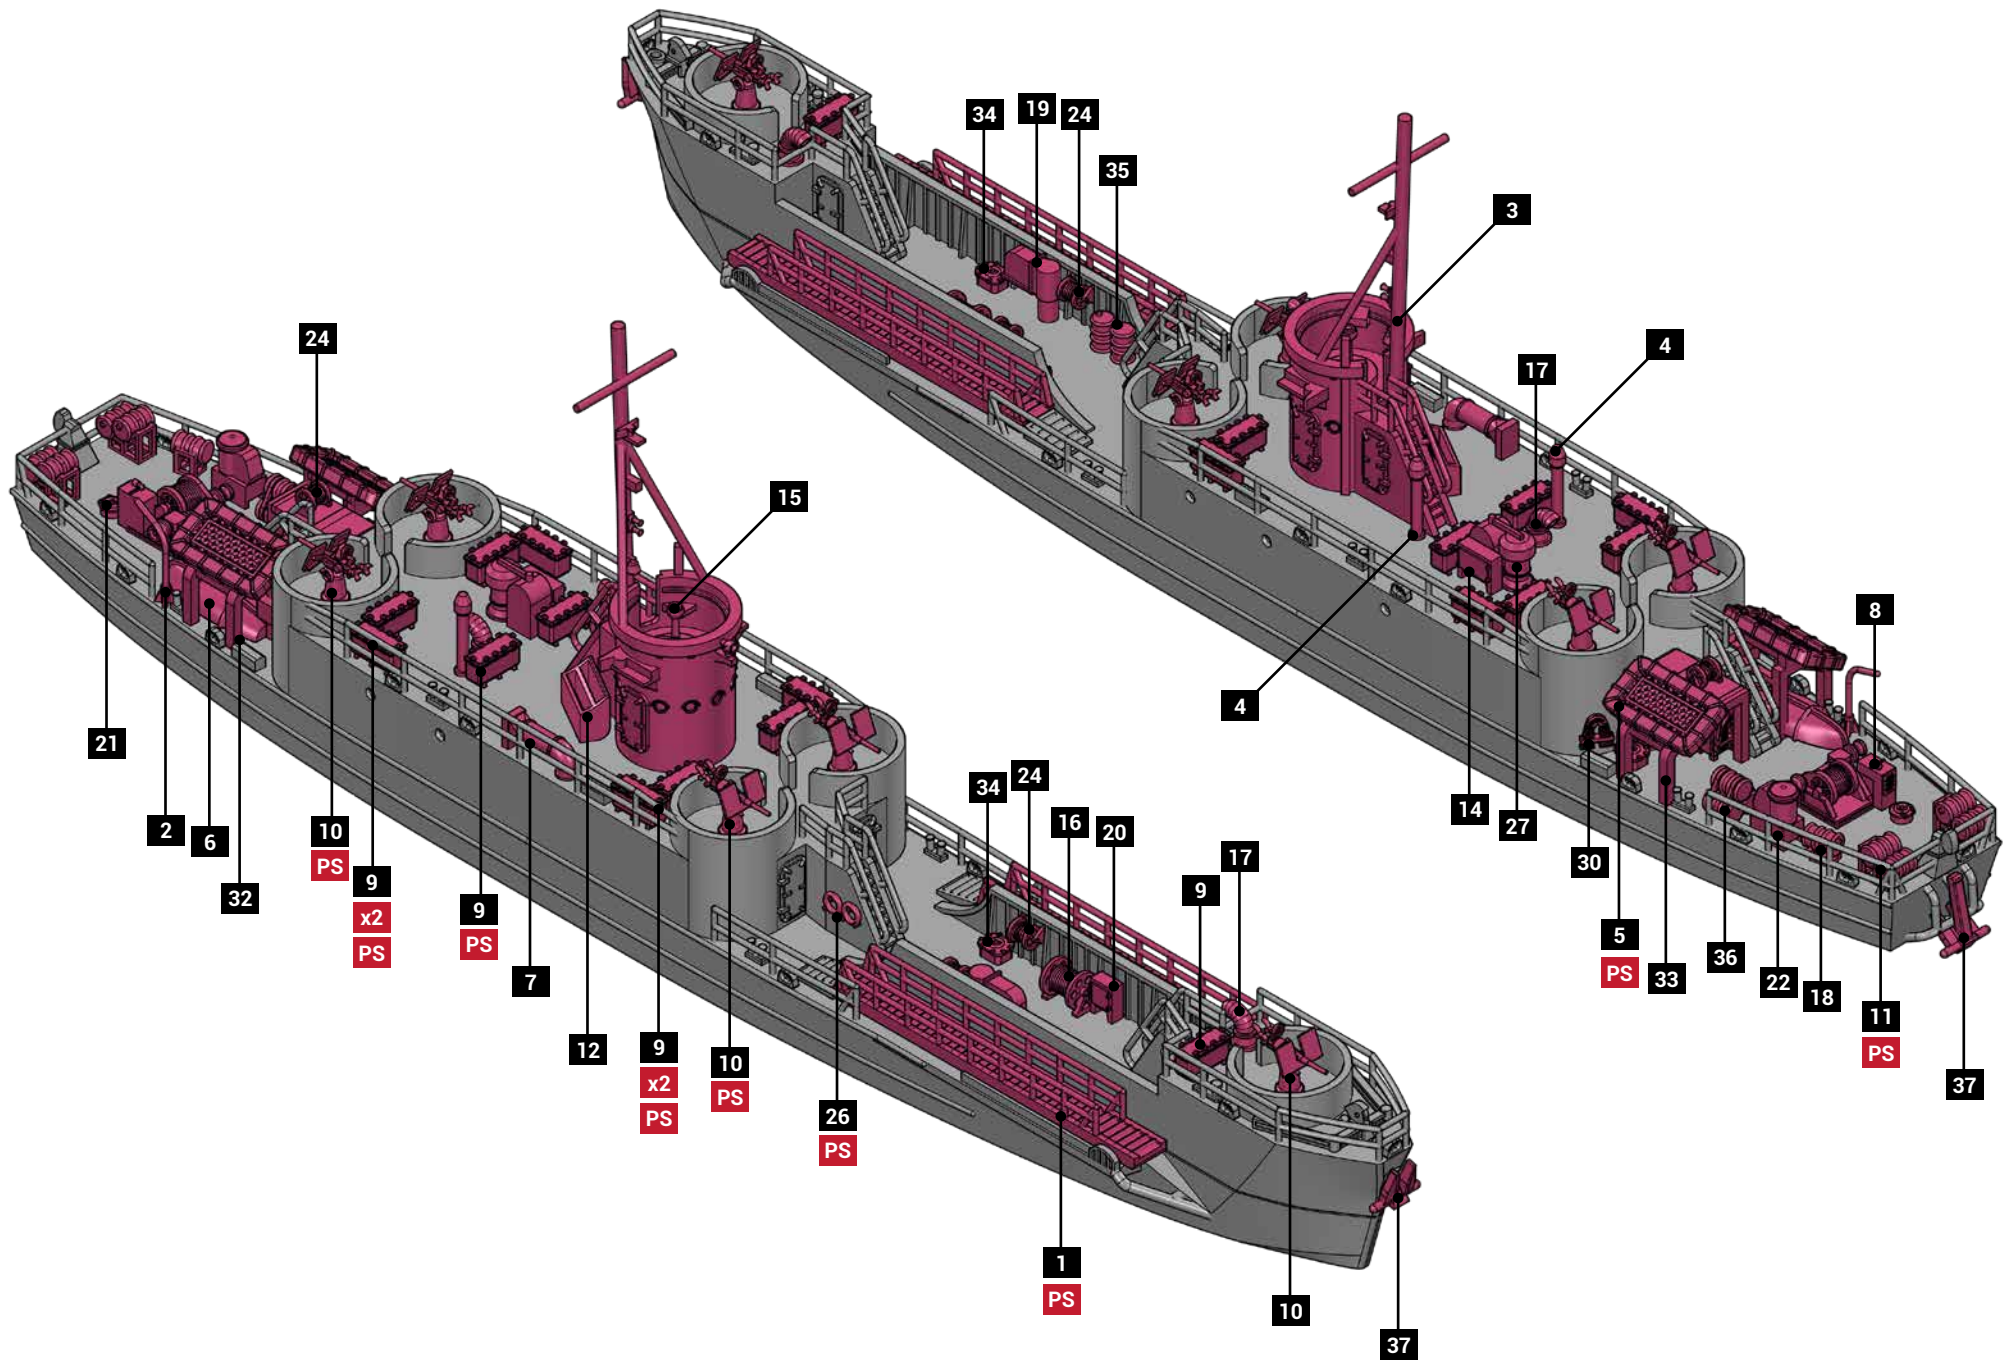

**LANDING CRAFT INFANTRY LARGE  
LCI(L) TYPE 351**

700003

1/700°

21

2

6

10  
PS

9  
x2  
PS