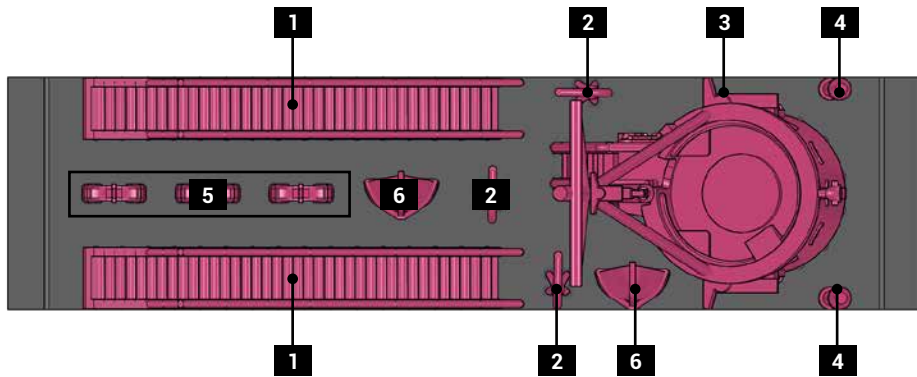

**LANDING CRAFT INFANTRY LARGE  
LCI(L) TYPE 351**

700003

1/700°

21

2

6

10  
PS

9  
x2  
PS