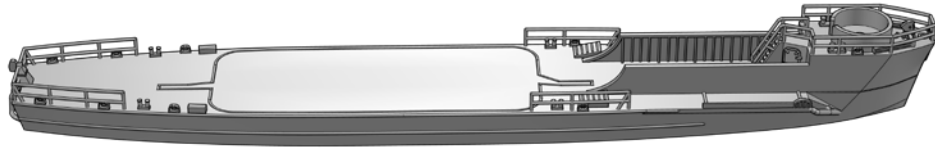

**LANDING CRAFT INFANTRY LARGE  
LCI(L) TYPE 351**

700003

1/700°

21

2

6

10  
PS

9  
x2  
PS