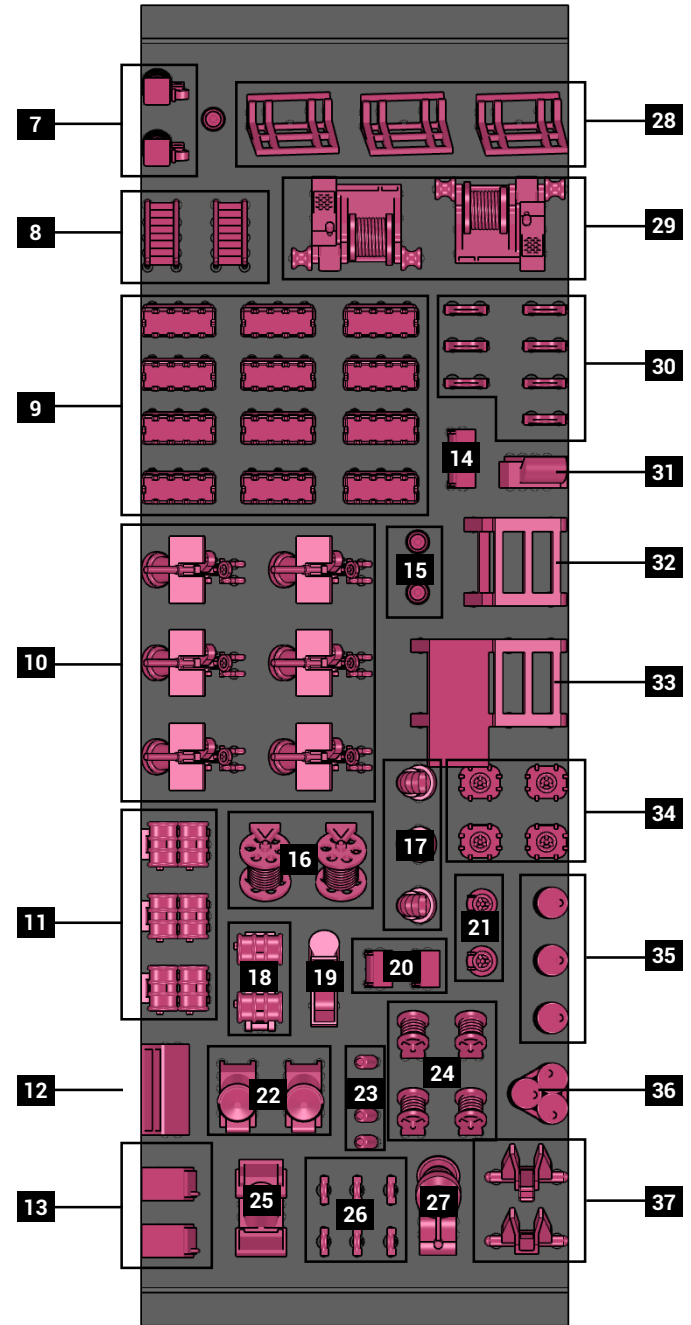

**LANDING CRAFT INFANTRY LARGE  
LCI(L) TYPE 351**

700003

1/700°

21

2

6

10  
PS

9  
x2  
PS

32

9  
PS

7

12

9  
x2  
PS

10  
PS

26  
PS

1  
PS

10

37

24

15

34

24

16

20