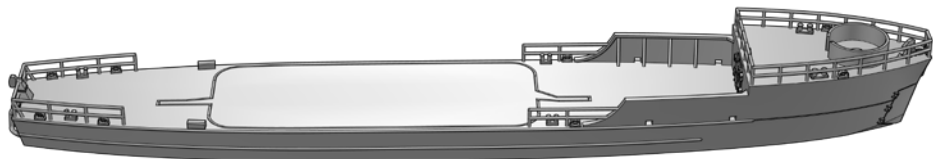

LANDING CRAFT INFANTRY LARGE
LCI(L) CENTER RAMP VERSION

700004

1/700°

18

21

31

10

PS