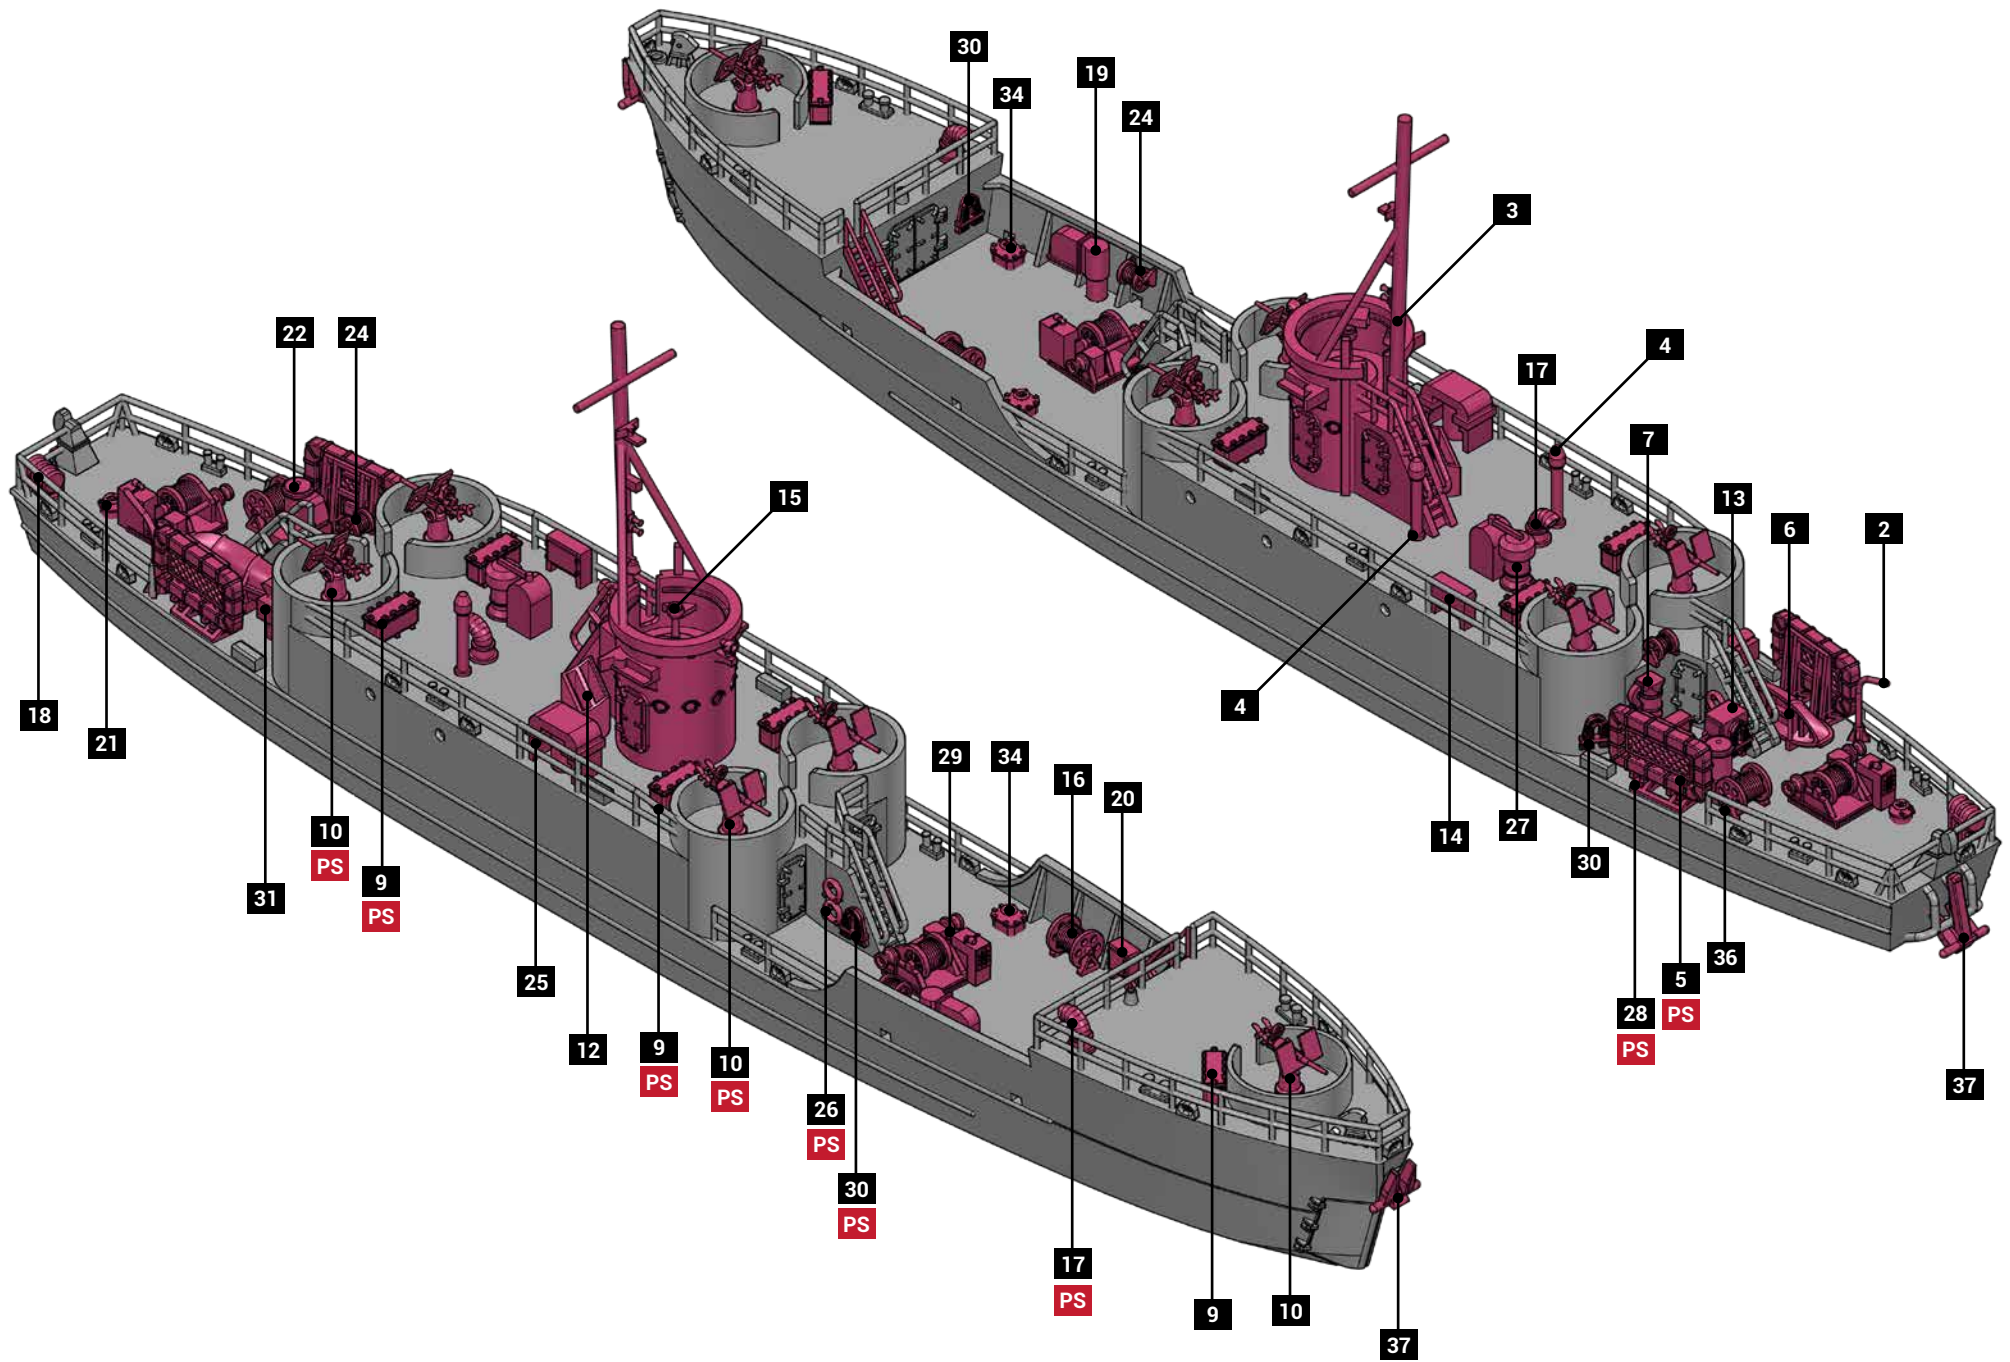

LANDING CRAFT INFANTRY LARGE
LCI(L) CENTER RAMP VERSION

700004

1/700°

18

21

31

10

PS

37

22

24

15

29

34

16

20

30

34

19

24

3

17

4

7