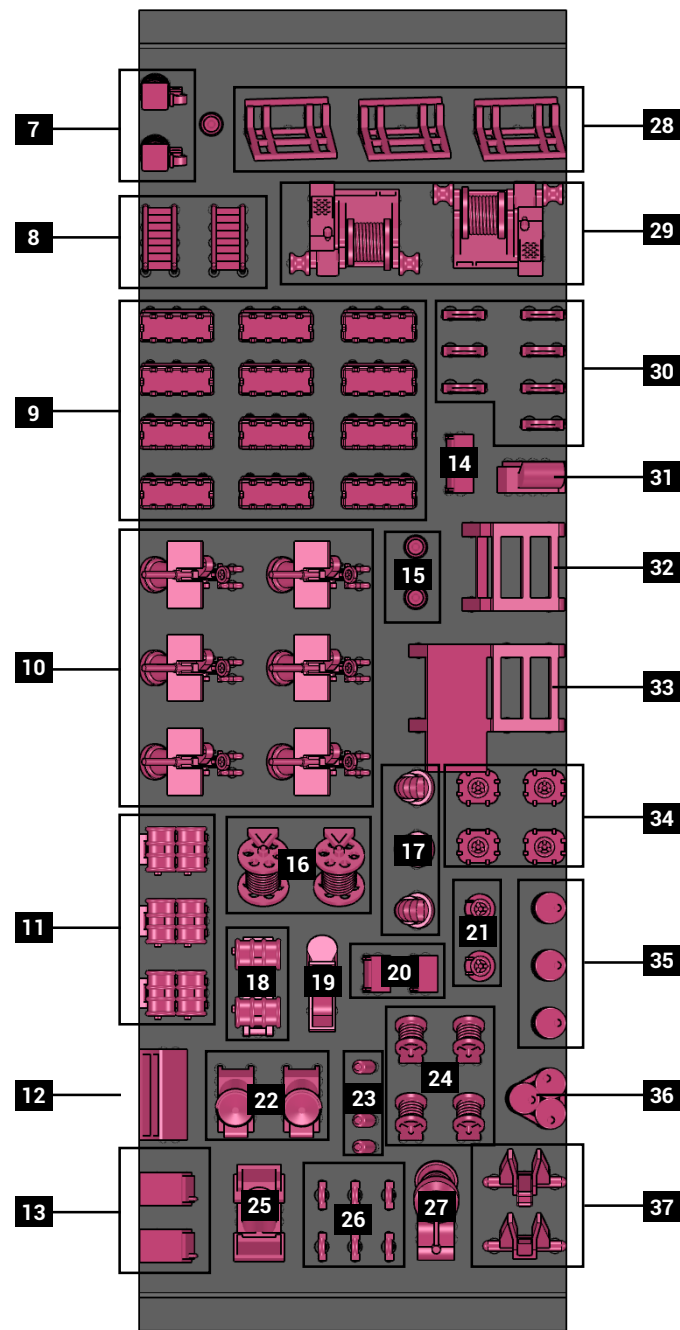

LANDING CRAFT INFANTRY LARGE
LCI(L) CENTER RAMP VERSION

700004

1/700°

18

21

31

10

PS

9

PS

25

12

9

PS

10

PS

37

22

24

15

29

34

16

20

30

34

19

24

3

17

4

7