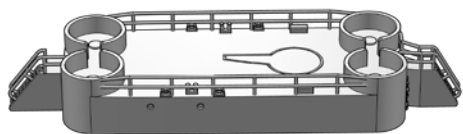

LANDING CRAFT INFANTRY LARGE
LCI(L) CENTER RAMP VERSION

700004

1/700°

18

21

31

10

PS