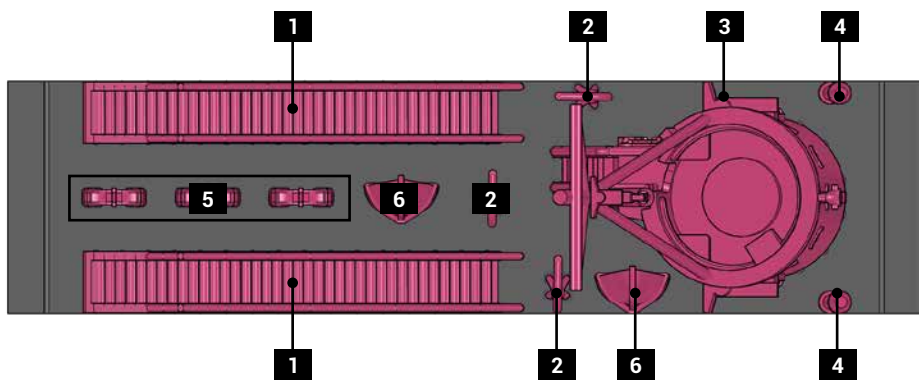

LANDING CRAFT INFANTRY LARGE
LCI(L) CENTER RAMP VERSION

700004

1/700°

18

21

31

10

PS