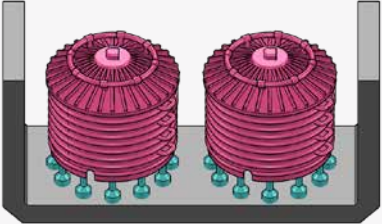

**BLACK CAT MODELS PART LIST > TAMIYA KIT PART NUMBER****A/C** - 5in./38 Mk.30 gun on close mount single knuckle x3 > *D6 / D8 / D10 / D11 / 12***B/C** - 5in./38 Mk.30 gun on close mount double knuckle x2 > *D6 / D8 / D10 / D11 / 12***D** - 5in./38 Practice gun loader x1 > *NEW***E/F/G** - Mk.14 & Mk.15 quintuple torpedo tubes x2 > *C11 / C12 / C13***H** - 26ft motor whale boat x2 > *C23***I1** - Pelorus x3 > *NEW*, **I2** - Flag bags x2 > *NEW*, **I3** - Skylook out chair x6 > *NEW*,**I4** - Torpedo director x3 > *NEW*, **I5** - 36in. searchlight x2 > *C1 / C2***J1** - 12in. signal lamp x6 > *NEW*, **J2** - Binnacle x2 > *NEW*, **J3** - Cable reel flange with holes x4 > *NEW*,**J4** - Life rings x4 > *NEW*, **J5** - Winch x2 > *NEW*, **J6** - Smoke generator x2 > *C17 / C18***K** - 20mm Oerlikon gun ammunition box x10 > *NEW***L/M** - MK.37 gun director with Mk.4 antenna x1 > *A29 / A30 / A32 / A35 / A36 / A37***N** - K-gun with Mk.6 depth charges x6 > *C14 / C15***O** - Depth charge release track Mk.3 x2 > *C8 / C9***P** - 20mm Oerlikon Mk.4 gun x5 > *D1 / D7***Q/R** - 40mm Bofors twin gun x1 > *D3 / D4 / D5***S** - 25 man balsa round raft x6 > *C7***T1** - Mk.51 gun director x2 > *B7*, **T2** - 24in. signal lamp x2 > *D2*

5IN./38 MK.30 GUNS

C

5IN./38 PRACTICE GUN LOADER

D

E

F

G

26FT MOTOR WHALE BOAT

H

EQUIPMENT BAR 1

I

I1

I2

I3

I4

I5

EQUIPMENT BAR 2

J1

J2

J3

J4

J5

J6