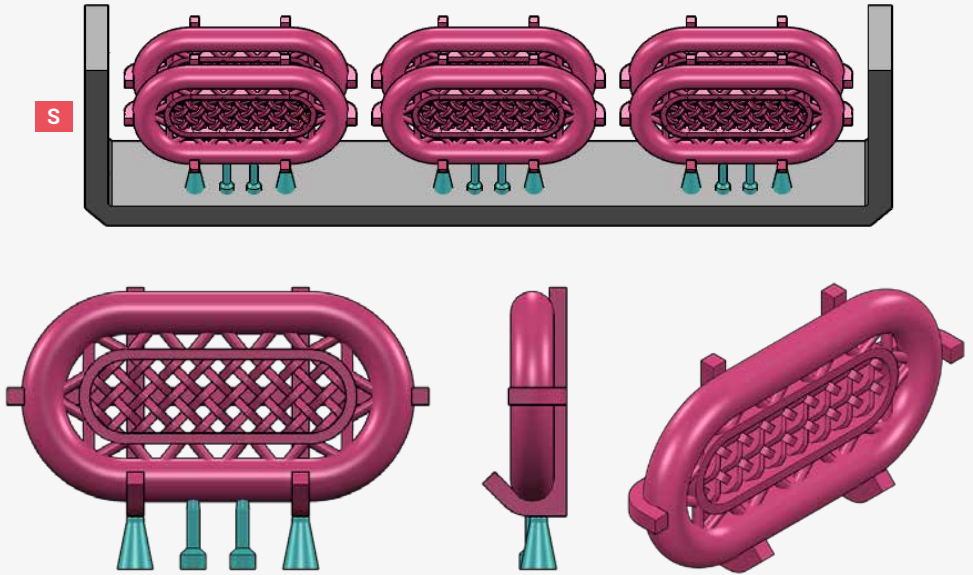

## MK.37 GUN DIRECTOR WITH MK.4 ANTENNA

L

M

K-GUN WITH MK.6 DEPTH CHARGES

DEPTH CHARGE RELEASE TRACK MK.3

20MM OERLIKON MK.4 GUN

40MM BOFORS TWIN GUN

Q

R

25 MAN BALSRA ROUND RAFT

EQUIPMENT BAR 3