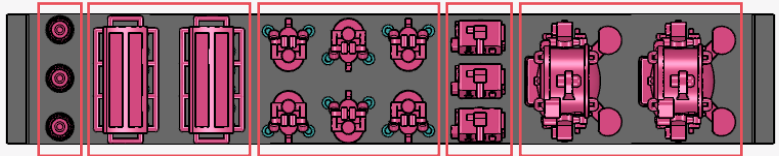

**BLACK CAT MODELS PART LIST > TAMIYA KIT PART NUMBER****A/C** - 5in./38 Mk.30 gun on close mount single knuckle x3 > *D6 / D8 / D10 / D11 / 12***B/C** - 5in./38 Mk.30 gun on close mount double knuckle x2 > *D6 / D8 / D10 / D11 / 12***D** - 5in./38 Practice gun loader x1 > *NEW***E/F/G** - Mk.14 & Mk.15 quintuple torpedo tubes x2 > *C11 / C12 / C13***H** - 26ft motor whale boat x2 > *C23***I1** - Pelorus x3 > *NEW*, **I2** - Flag bags x2 > *NEW*, **I3** - Skylook out chair x6 > *NEW*,**I4** - Torpedo director x3 > *NEW*, **I5** - 36in. searchlight x2 > *C1 / C2***J1** - 12in. signal lamp x6 > *NEW*, **J2** - Binnacle x2 > *NEW*, **J3** - Cable reel flange with holes x4 > *NEW*,**J4** - Life rings x4 > *NEW*, **J5** - Winch x2 > *NEW*, **J6** - Smoke generator x2 > *C17 / C18***K** - 20mm Oerlikon gun ammunition box x10 > *NEW***L/M** - MK.37 gun director with Mk.4 antenna x1 > *A29 / A30 / A32 / A35 / A36 / A37***N** - K-gun with Mk.6 depth charges x6 > *C14 / C15***O** - Depth charge release track Mk.3 x2 > *C8 / C9***P** - 20mm Oerlikon Mk.4 gun x5 > *D1 / D7***Q/R** - 40mm Bofors twin gun x1 > *D3 / D4 / D5***S** - 25 man balsa round raft x6 > *C7***T1** - Mk.51 gun director x2 > *B7*, **T2** - 24in. signal lamp x2 > *D2*

5IN./38 MK.30 GUNS

C

5IN./38 PRACTICE GUN LOADER

D

E

F

G

26FT MOTOR WHALE BOAT

H

EQUIPMENT BAR 1

I

I1

I2

I3

I4

I5