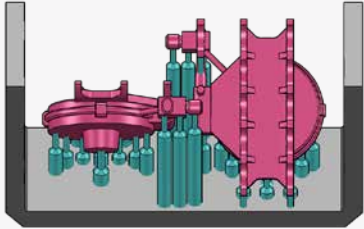

**BLACK CAT MODELS PART LIST > TAMIYA KIT PART NUMBER****A/C** - 5in./38 Mk.30 gun on close mount single knuckle x3 > *D6 / D8 / D10 / D11 / 12***B/C** - 5in./38 Mk.30 gun on close mount double knuckle x2 > *D6 / D8 / D10 / D11 / 12***D** - 5in./38 Practice gun loader x1 > *NEW***E/F/G** - Mk.14 & Mk.15 quintuple torpedo tubes x2 > *C11 / C12 / C13***H** - 26ft motor whale boat x2 > *C23***I1** - Pelorus x3 > *NEW*, **I2** - Flag bags x2 > *NEW*, **I3** - Skylook out chair x6 > *NEW*,**I4** - Torpedo director x3 > *NEW*, **I5** - 36in. searchlight x2 > *C1 / C2***J1** - 12in. signal lamp x6 > *NEW*, **J2** - Binnacle x2 > *NEW*, **J3** - Cable reel flange with holes x4 > *NEW*,**J4** - Life rings x4 > *NEW*, **J5** - Winch x2 > *NEW*, **J6** - Smoke generator x2 > *C17 / C18***K** - 20mm Oerlikon gun ammunition box x10 > *NEW***L/M** - MK.37 gun director with Mk.4 antenna x1 > *A29 / A30 / A32 / A35 / A36 / A37***N** - K-gun with Mk.6 depth charges x6 > *C14 / C15***O** - Depth charge release track Mk.3 x2 > *C8 / C9***P** - 20mm Oerlikon Mk.4 gun x5 > *D1 / D7***Q/R** - 40mm Bofors twin gun x1 > *D3 / D4 / D5***S** - 25 man balsa round raft x6 > *C7***T1** - Mk.51 gun director x2 > *B7*, **T2** - 24in. signal lamp x2 > *D2*

5IN./38 MK.30 GUNS

C

5IN./38 PRACTICE GUN LOADER

D

E

F

G

26FT MOTOR WHALE BOAT

H

EQUIPMENT BAR 1

I

I1

I2

I3

I4

I5

EQUIPMENT BAR 2

J1

J2

J3

J4

J5

J6