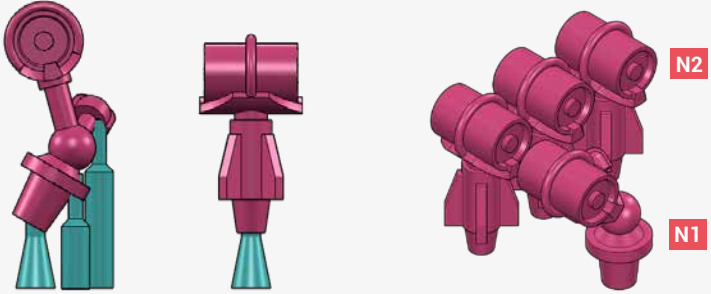

## MK.37 GUN DIRECTOR WITH MK.4 ANTENNA

L

M

K-GUN WITH MK.6 DEPTH CHARGES

DEPTH CHARGE RELEASE TRACK MK.3

20MM OERLIKON MK.4 GUN

40MM BOFORS TWIN GUN

Q

R

25 MAN BALSRA ROUND RAFT

EQUIPMENT BAR 3