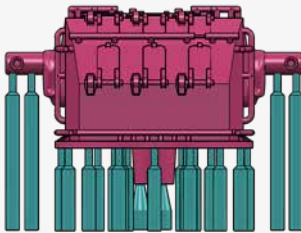

EQUIPMENT BAR 2

J1

J2

J3

J4

J5

J6

## MK.37 GUN DIRECTOR WITH MK.4 ANTENNA

L

M

K-GUN WITH MK.6 DEPTH CHARGES

DEPTH CHARGE RELEASE TRACK MK.3

20MM OERLIKON MK.4 GUN

40MM BOFORS TWIN GUN

Q