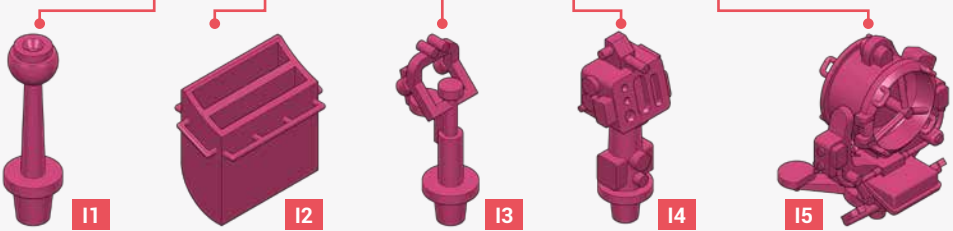

**BLACK CAT MODELS PART LIST > TAMIYA KIT PART NUMBER****A/C** - 5in./38 Mk.30 gun on close mount single knuckle x3 > *D6 / D8 / D10 / D11 / 12***B/C** - 5in./38 Mk.30 gun on close mount double knuckle x2 > *D6 / D8 / D10 / D11 / 12***D** - 5in./38 Practice gun loader x1 > *NEW***E/F/G** - Mk.14 & Mk.15 quintuple torpedo tubes x2 > *C11 / C12 / C13***H** - 26ft motor whale boat x2 > *C23***I1** - Pelorus x3 > *NEW*, **I2** - Flag bags x2 > *NEW*, **I3** - Skylook out chair x6 > *NEW*,**I4** - Torpedo director x3 > *NEW*, **I5** - 36in. searchlight x2 > *C1 / C2***J1** - 12in. signal lamp x6 > *NEW*, **J2** - Binnacle x2 > *NEW*, **J3** - Cable reel flange with holes x4 > *NEW*,**J4** - Life rings x4 > *NEW*, **J5** - Winch x2 > *NEW*, **J6** - Smoke generator x2 > *C17 / C18***K** - 20mm Oerlikon gun ammunition box x10 > *NEW***L/M** - MK.37 gun director with Mk.4 antenna x1 > *A29 / A30 / A32 / A35 / A36 / A37***N** - K-gun with Mk.6 depth charges x6 > *C14 / C15***O** - Depth charge release track Mk.3 x2 > *C8 / C9***P** - 20mm Oerlikon Mk.4 gun x5 > *D1 / D7***Q/R** - 40mm Bofors twin gun x1 > *D3 / D4 / D5***S** - 25 man balsa round raft x6 > *C7***T1** - Mk.51 gun director x2 > *B7*, **T2** - 24in. signal lamp x2 > *D2*

5IN./38 MK.30 GUNS

C

5IN./38 PRACTICE GUN LOADER

D

E

F

G

26FT MOTOR WHALE BOAT

H

EQUIPMENT BAR 1

I

I1

I2

I3

I4

I5

EQUIPMENT BAR 2

J1

J2

J3

J4

J5

J6