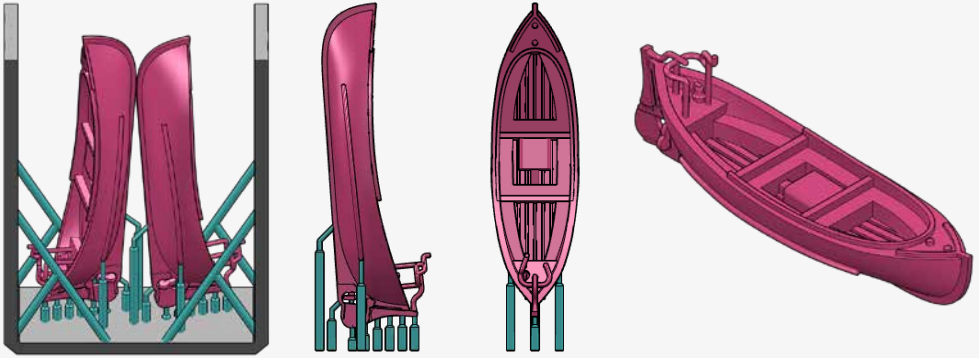

**BLACK CAT MODELS PART LIST > TAMIYA KIT PART NUMBER****A/C** - 5in./38 Mk.30 gun on close mount single knuckle x3 > *D6 / D8 / D10 / D11 / 12***B/C** - 5in./38 Mk.30 gun on close mount double knuckle x2 > *D6 / D8 / D10 / D11 / 12***D** - 5in./38 Practice gun loader x1 > *NEW***E/F/G** - Mk.14 & Mk.15 quintuple torpedo tubes x2 > *C11 / C12 / C13***H** - 26ft motor whale boat x2 > *C23***I1** - Pelorus x3 > *NEW*, **I2** - Flag bags x2 > *NEW*, **I3** - Skylook out chair x6 > *NEW*,**I4** - Torpedo director x3 > *NEW*, **I5** - 36in. searchlight x2 > *C1 / C2***J1** - 12in. signal lamp x6 > *NEW*, **J2** - Binnacle x2 > *NEW*, **J3** - Cable reel flange with holes x4 > *NEW*,**J4** - Life rings x4 > *NEW*, **J5** - Winch x2 > *NEW*, **J6** - Smoke generator x2 > *C17 / C18***K** - 20mm Oerlikon gun ammunition box x10 > *NEW***L/M** - MK.37 gun director with Mk.4 antenna x1 > *A29 / A30 / A32 / A35 / A36 / A37***N** - K-gun with Mk.6 depth charges x6 > *C14 / C15***O** - Depth charge release track Mk.3 x2 > *C8 / C9***P** - 20mm Oerlikon Mk.4 gun x5 > *D1 / D7***Q/R** - 40mm Bofors twin gun x1 > *D3 / D4 / D5***S** - 25 man balsa round raft x6 > *C7***T1** - Mk.51 gun director x2 > *B7*, **T2** - 24in. signal lamp x2 > *D2*

5IN./38 MK.30 GUNS

C

5IN./38 PRACTICE GUN LOADER

D

E

F

G

26FT MOTOR WHALE BOAT

H

EQUIPMENT BAR 1

I

I1

I2

I3

I4

I5