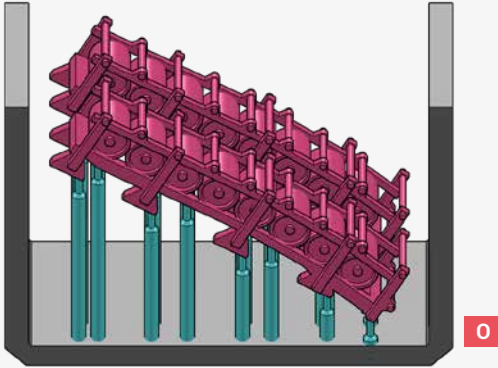

## MK.37 GUN DIRECTOR WITH MK.4 ANTENNA

L

M

K-GUN WITH MK.6 DEPTH CHARGES

DEPTH CHARGE RELEASE TRACK MK.3

20MM OERLIKON MK.4 GUN

40MM BOFORS TWIN GUN

Q

R

25 MAN BALSRA ROUND RAFT

EQUIPMENT BAR 3