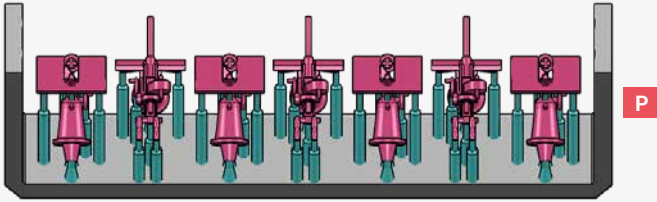

## MK.37 GUN DIRECTOR WITH MK.4 ANTENNA

L

M

K-GUN WITH MK.6 DEPTH CHARGES

DEPTH CHARGE RELEASE TRACK MK.3

20MM OERLIKON MK.4 GUN

40MM BOFORS TWIN GUN

Q