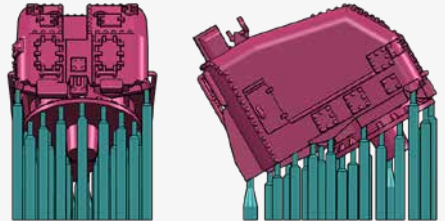

**BLACK CAT MODELS PART LIST > TAMIYA KIT PART NUMBER****A/C** - 5in./38 Mk.30 gun on close mount single knuckle x3 > *D6 / D8 / D10 / D11 / 12***B/C** - 5in./38 Mk.30 gun on close mount double knuckle x2 > *D6 / D8 / D10 / D11 / 12***D** - 5in./38 Practice gun loader x1 > *NEW***E/F/G** - Mk.14 & Mk.15 quintuple torpedo tubes x2 > *C11 / C12 / C13***H** - 26ft motor whale boat x2 > *C23***I1** - Pelorus x3 > *NEW*, **I2** - Flag bags x2 > *NEW*, **I3** - Skylook out chair x6 > *NEW*,**I4** - Torpedo director x3 > *NEW*, **I5** - 36in. searchlight x2 > *C1 / C2***J1** - 12in. signal lamp x6 > *NEW*, **J2** - Binnacle x2 > *NEW*, **J3** - Cable reel flange with holes x4 > *NEW*,**J4** - Life rings x4 > *NEW*, **J5** - Winch x2 > *NEW*, **J6** - Smoke generator x2 > *C17 / C18***K** - 20mm Oerlikon gun ammunition box x10 > *NEW***L/M** - MK.37 gun director with Mk.4 antenna x1 > *A29 / A30 / A32 / A35 / A36 / A37***N** - K-gun with Mk.6 depth charges x6 > *C14 / C15***O** - Depth charge release track Mk.3 x2 > *C8 / C9***P** - 20mm Oerlikon Mk.4 gun x5 > *D1 / D7***Q/R** - 40mm Bofors twin gun x1 > *D3 / D4 / D5***S** - 25 man balsa round raft x6 > *C7***T1** - Mk.51 gun director x2 > *B7*, **T2** - 24in. signal lamp x2 > *D2*

5IN./38 MK.30 GUNS

C

5IN./38 PRACTICE GUN LOADER

D

E

F

G

26FT MOTOR WHALE BOAT

H

EQUIPMENT BAR 1

I

I1

I2

I3

I4

I5