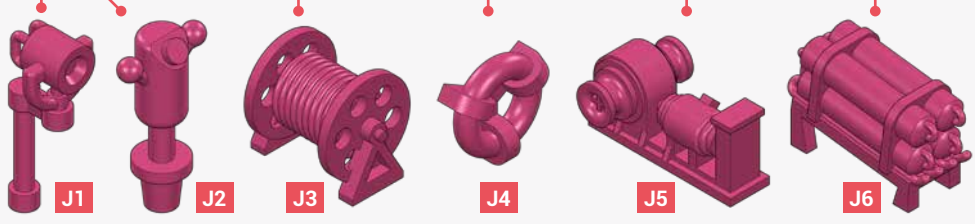

**BLACK CAT MODELS PART LIST > TAMIYA KIT PART NUMBER****A/C** - 5in./38 Mk.30 gun on close mount single knuckle x3 > *D6 / D8 / D10 / D11 / 12***B/C** - 5in./38 Mk.30 gun on close mount double knuckle x2 > *D6 / D8 / D10 / D11 / 12***D** - 5in./38 Practice gun loader x1 > *NEW***E/F/G** - Mk.14 & Mk.15 quintuple torpedo tubes x2 > *C11 / C12 / C13***H** - 26ft motor whale boat x2 > *C23***I1** - Pelorus x3 > *NEW*, **I2** - Flag bags x2 > *NEW*, **I3** - Skylook out chair x6 > *NEW*,**I4** - Torpedo director x3 > *NEW*, **I5** - 36in. searchlight x2 > *C1 / C2***J1** - 12in. signal lamp x6 > *NEW*, **J2** - Binnacle x2 > *NEW*, **J3** - Cable reel flange with holes x4 > *NEW*,**J4** - Life rings x4 > *NEW*, **J5** - Winch x2 > *NEW*, **J6** - Smoke generator x2 > *C17 / C18***K** - 20mm Oerlikon gun ammunition box x10 > *NEW***L/M** - MK.37 gun director with Mk.4 antenna x1 > *A29 / A30 / A32 / A35 / A36 / A37***N** - K-gun with Mk.6 depth charges x6 > *C14 / C15***O** - Depth charge release track Mk.3 x2 > *C8 / C9***P** - 20mm Oerlikon Mk.4 gun x5 > *D1 / D7***Q/R** - 40mm Bofors twin gun x1 > *D3 / D4 / D5***S** - 25 man balsa round raft x6 > *C7***T1** - Mk.51 gun director x2 > *B7*, **T2** - 24in. signal lamp x2 > *D2*

H

EQUIPMENT BAR 1

I

I1

I2

I3

I4

I5

EQUIPMENT BAR 2

J1

J2

J3

J4

J5

J6