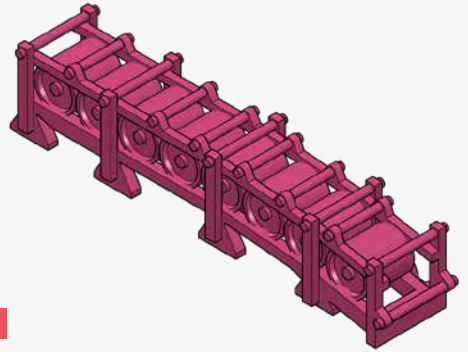

## MK.37 GUN DIRECTOR WITH MK.4 ANTENNA

L

M

K-GUN WITH MK.6 DEPTH CHARGES

DEPTH CHARGE RELEASE TRACK MK.3

20MM OERLIKON MK.4 GUN

40MM BOFORS TWIN GUN

Q

R

25 MAN BALSRA ROUND RAFT

EQUIPMENT BAR 3