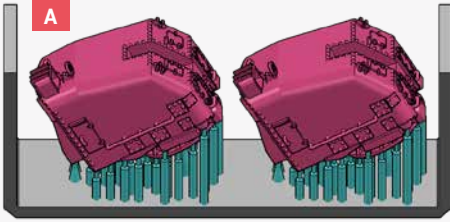

**BLACK CAT MODELS PART LIST > TAMIYA KIT PART NUMBER****A/C** - 5in./38 Mk.30 gun on close mount single knuckle x3 > *D6 / D8 / D10 / D11 / 12***B/C** - 5in./38 Mk.30 gun on close mount double knuckle x2 > *D6 / D8 / D10 / D11 / 12***D** - 5in./38 Practice gun loader x1 > *NEW***E/F/G** - Mk.14 & Mk.15 quintuple torpedo tubes x2 > *C11 / C12 / C13***H** - 26ft motor whale boat x2 > *C23***I1** - Pelorus x3 > *NEW*, **I2** - Flag bags x2 > *NEW*, **I3** - Skylook out chair x6 > *NEW*,**I4** - Torpedo director x3 > *NEW*, **I5** - 36in. searchlight x2 > *C1 / C2***J1** - 12in. signal lamp x6 > *NEW*, **J2** - Binnacle x2 > *NEW*, **J3** - Cable reel flange with holes x4 > *NEW*,**J4** - Life rings x4 > *NEW*, **J5** - Winch x2 > *NEW*, **J6** - Smoke generator x2 > *C17 / C18***K** - 20mm Oerlikon gun ammunition box x10 > *NEW***L/M** - MK.37 gun director with Mk.4 antenna x1 > *A29 / A30 / A32 / A35 / A36 / A37***N** - K-gun with Mk.6 depth charges x6 > *C14 / C15***O** - Depth charge release track Mk.3 x2 > *C8 / C9***P** - 20mm Oerlikon Mk.4 gun x5 > *D1 / D7***Q/R** - 40mm Bofors twin gun x1 > *D3 / D4 / D5***S** - 25 man balsa round raft x6 > *C7***T1** - Mk.51 gun director x2 > *B7*, **T2** - 24in. signal lamp x2 > *D2*

5IN./38 MK.30 GUNS

C

5IN./38 PRACTICE GUN LOADER

D

E

F

G

26FT MOTOR WHALE BOAT

H

EQUIPMENT BAR 1

I

I1

I2

I3

I4

I5