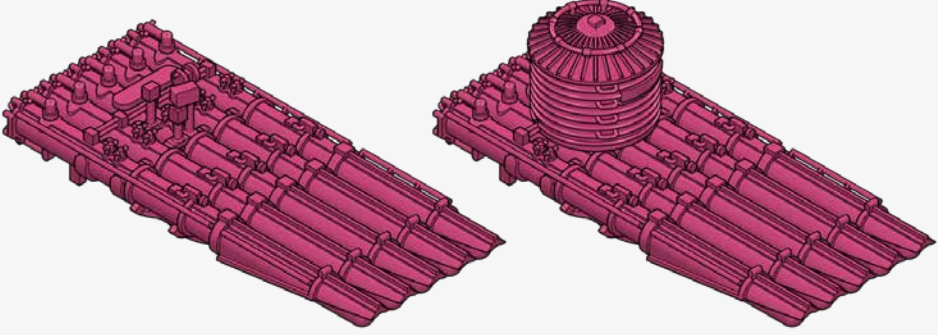

**BLACK CAT MODELS PART LIST > TAMIYA KIT PART NUMBER****A/C** - 5in./38 Mk.30 gun on close mount single knuckle x3 > *D6 / D8 / D10 / D11 / 12***B/C** - 5in./38 Mk.30 gun on close mount double knuckle x2 > *D6 / D8 / D10 / D11 / 12***D** - 5in./38 Practice gun loader x1 > *NEW***E/F/G** - Mk.14 & Mk.15 quintuple torpedo tubes x2 > *C11 / C12 / C13***H** - 26ft motor whale boat x2 > *C23***I1** - Pelorus x3 > *NEW*, **I2** - Flag bags x2 > *NEW*, **I3** - Skylook out chair x6 > *NEW*,**I4** - Torpedo director x3 > *NEW*, **I5** - 36in. searchlight x2 > *C1 / C2***J1** - 12in. signal lamp x6 > *NEW*, **J2** - Binnacle x2 > *NEW*, **J3** - Cable reel flange with holes x4 > *NEW*,**J4** - Life rings x4 > *NEW*, **J5** - Winch x2 > *NEW*, **J6** - Smoke generator x2 > *C17 / C18***K** - 20mm Oerlikon gun ammunition box x10 > *NEW***L/M** - MK.37 gun director with Mk.4 antenna x1 > *A29 / A30 / A32 / A35 / A36 / A37***N** - K-gun with Mk.6 depth charges x6 > *C14 / C15***O** - Depth charge release track Mk.3 x2 > *C8 / C9***P** - 20mm Oerlikon Mk.4 gun x5 > *D1 / D7***Q/R** - 40mm Bofors twin gun x1 > *D3 / D4 / D5***S** - 25 man balsa round raft x6 > *C7***T1** - Mk.51 gun director x2 > *B7*, **T2** - 24in. signal lamp x2 > *D2*

5IN./38 MK.30 GUNS

C

5IN./38 PRACTICE GUN LOADER

D

E

F

G

26FT MOTOR WHALE BOAT

H

EQUIPMENT BAR 1

I

I1

I2

I3

I4

I5

EQUIPMENT BAR 2

J1

J2

J3

J4

J5

J6