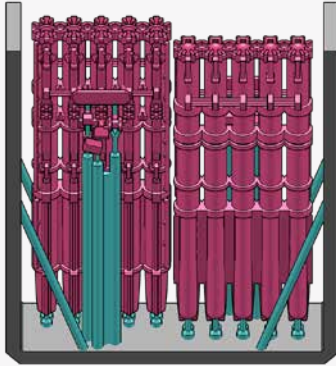

**BLACK CAT MODELS PART LIST > TAMIYA KIT PART NUMBER****A/C** - 5in./38 Mk.30 gun on close mount single knuckle x3 > *D6 / D8 / D10 / D11 / 12***B/C** - 5in./38 Mk.30 gun on close mount double knuckle x2 > *D6 / D8 / D10 / D11 / 12***D** - 5in./38 Practice gun loader x1 > *NEW***E/F/G** - Mk.14 & Mk.15 quintuple torpedo tubes x2 > *C11 / C12 / C13***H** - 26ft motor whale boat x2 > *C23***I1** - Pelorus x3 > *NEW*, **I2** - Flag bags x2 > *NEW*, **I3** - Skylook out chair x6 > *NEW*,**I4** - Torpedo director x3 > *NEW*, **I5** - 36in. searchlight x2 > *C1 / C2***J1** - 12in. signal lamp x6 > *NEW*, **J2** - Binnacle x2 > *NEW*, **J3** - Cable reel flange with holes x4 > *NEW*,**J4** - Life rings x4 > *NEW*, **J5** - Winch x2 > *NEW*, **J6** - Smoke generator x2 > *C17 / C18***K** - 20mm Oerlikon gun ammunition box x10 > *NEW***L/M** - MK.37 gun director with Mk.4 antenna x1 > *A29 / A30 / A32 / A35 / A36 / A37***N** - K-gun with Mk.6 depth charges x6 > *C14 / C15***O** - Depth charge release track Mk.3 x2 > *C8 / C9***P** - 20mm Oerlikon Mk.4 gun x5 > *D1 / D7***Q/R** - 40mm Bofors twin gun x1 > *D3 / D4 / D5***S** - 25 man balsa round raft x6 > *C7***T1** - Mk.51 gun director x2 > *B7*, **T2** - 24in. signal lamp x2 > *D2*

5IN./38 MK.30 GUNS

C

5IN./38 PRACTICE GUN LOADER

D

E

F

G

26FT MOTOR WHALE BOAT

H

EQUIPMENT BAR 1

I

I1

I2

I3

I4

I5

EQUIPMENT BAR 2

J1

J2

J3

J4

J5

J6