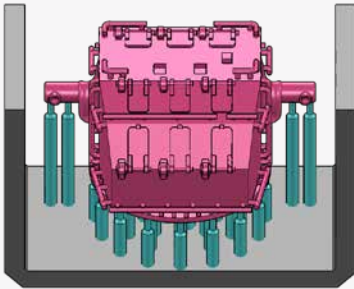

EQUIPMENT BAR 2

J1

J2

J3

J4

J5

J6

## MK.37 GUN DIRECTOR WITH MK.4 ANTENNA

L

M

K-GUN WITH MK.6 DEPTH CHARGES

DEPTH CHARGE RELEASE TRACK MK.3

20MM OERLIKON MK.4 GUN

40MM BOFORS TWIN GUN

Q