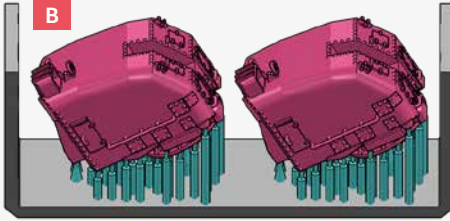

**BLACK CAT MODELS PART LIST > TAMIYA KIT PART NUMBER****A/C** - 5in./38 Mk.30 gun on close mount single knuckle x3 > *D6 / D8 / D10 / D11 / 12***B/C** - 5in./38 Mk.30 gun on close mount double knuckle x2 > *D6 / D8 / D10 / D11 / 12***D** - 5in./38 Practice gun loader x1 > *NEW***E/F/G** - Mk.14 & Mk.15 quintuple torpedo tubes x2 > *C11 / C12 / C13***H** - 26ft motor whale boat x2 > *C23***I1** - Pelorus x3 > *NEW*, **I2** - Flag bags x2 > *NEW*, **I3** - Skylook out chair x6 > *NEW*,**I4** - Torpedo director x3 > *NEW*, **I5** - 36in. searchlight x2 > *C1 / C2***J1** - 12in. signal lamp x6 > *NEW*, **J2** - Binnacle x2 > *NEW*, **J3** - Cable reel flange with holes x4 > *NEW*,**J4** - Life rings x4 > *NEW*, **J5** - Winch x2 > *NEW*, **J6** - Smoke generator x2 > *C17 / C18***K** - 20mm Oerlikon gun ammunition box x10 > *NEW***L/M** - MK.37 gun director with Mk.4 antenna x1 > *A29 / A30 / A32 / A35 / A36 / A37***N** - K-gun with Mk.6 depth charges x6 > *C14 / C15***O** - Depth charge release track Mk.3 x2 > *C8 / C9***P** - 20mm Oerlikon Mk.4 gun x5 > *D1 / D7***Q/R** - 40mm Bofors twin gun x1 > *D3 / D4 / D5***S** - 25 man balsa round raft x6 > *C7***T1** - Mk.51 gun director x2 > *B7*, **T2** - 24in. signal lamp x2 > *D2*

5IN./38 MK.30 GUNS

C

5IN./38 PRACTICE GUN LOADER

D

E

F

G

26FT MOTOR WHALE BOAT