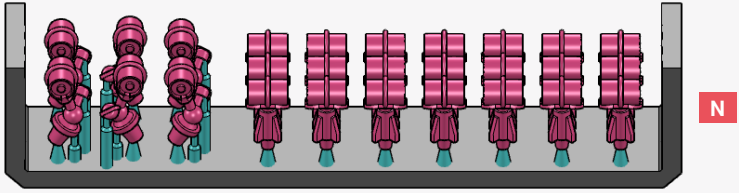

## MK.37 GUN DIRECTOR WITH MK.4 ANTENNA

L

M

K-GUN WITH MK.6 DEPTH CHARGES

DEPTH CHARGE RELEASE TRACK MK.3

20MM OERLIKON MK.4 GUN

40MM BOFORS TWIN GUN

Q